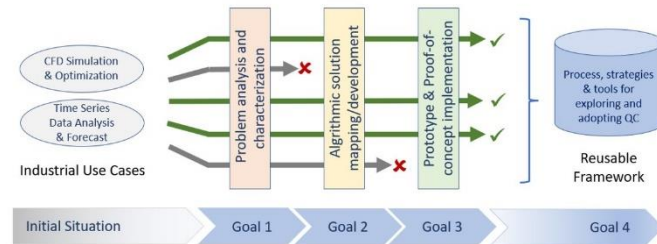

Area 0: Emerging Technologies