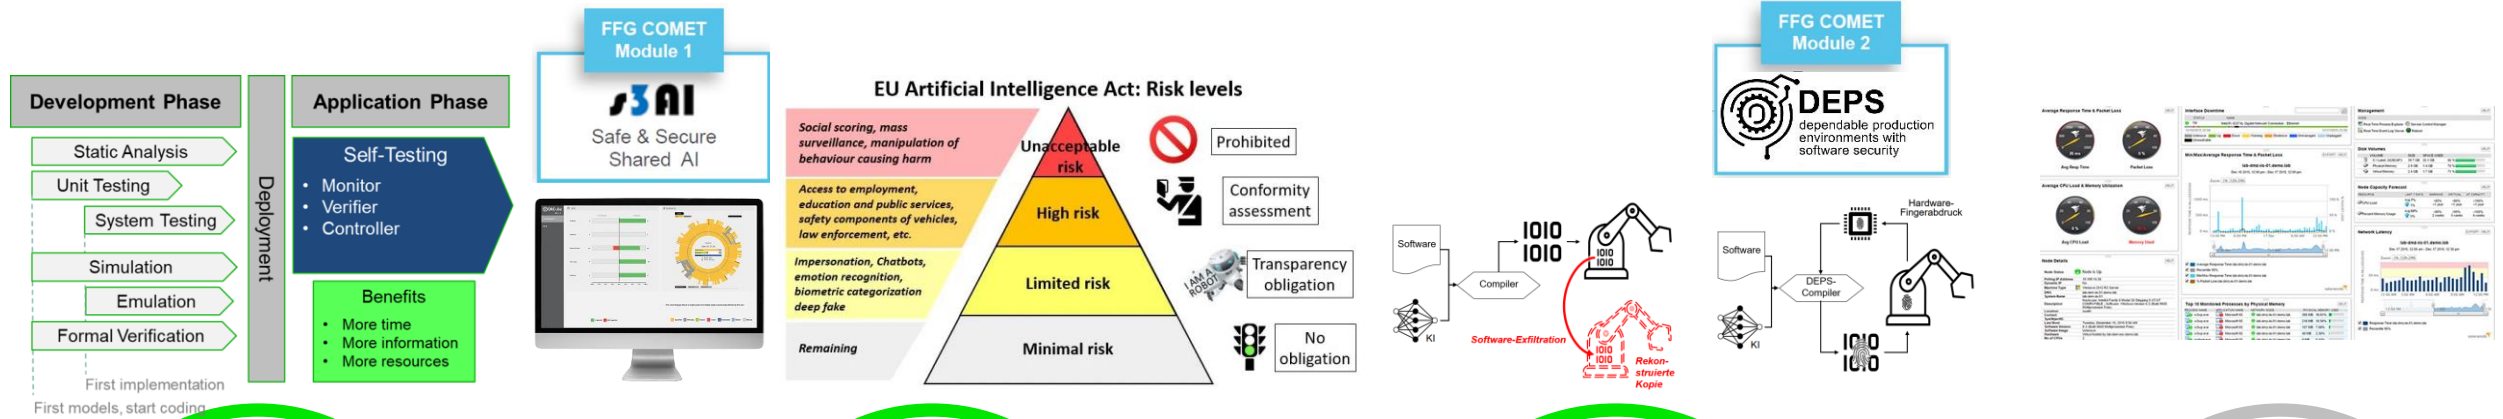

**CVRL**  
Computer  
Vision and  
Representation  
Learning

**TFI**  
Transferable  
Intelligence

# Area 2: Software Systems Engineering

scch { }

```
repeat while true  
do  
  if not wall to the left  
  then turn left  
  else if not wall ahead  
  then move forward  
  else turn right
```

**AISYS**  
AI-based  
Engineering  
of  
Sustainable  
Systems

**HUMACE**  
Human-  
Centered  
System  
Design

**COMPASS**  
Complex  
Software  
Systems  
Analysis

**SEA**  
Software  
Engineering  
Approaches  
for Evolving  
Systems

# Area 3: Integrated Monitoring and Diagnosis

scch {}

**MONTE**  
Runtime Monitoring and Self-Testing

**AISEC**  
AI Regulations & Security

**PROTECT**  
Protection of IP in Industry Software and AI

**INTES**  
Integrated Tool Ecosystem for Ensuring Standards and Regulations