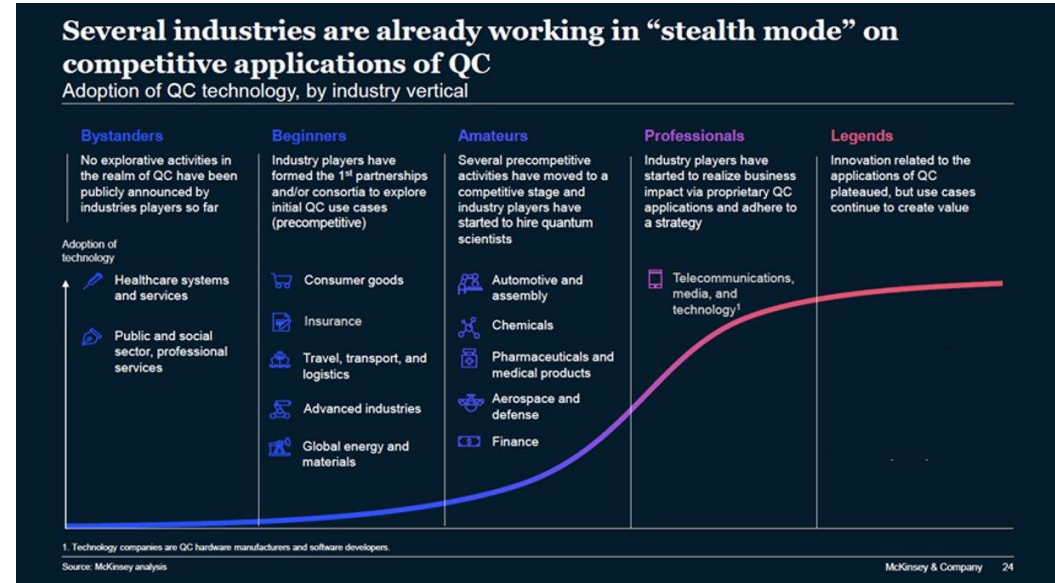

Area 0: Emerging Technologies